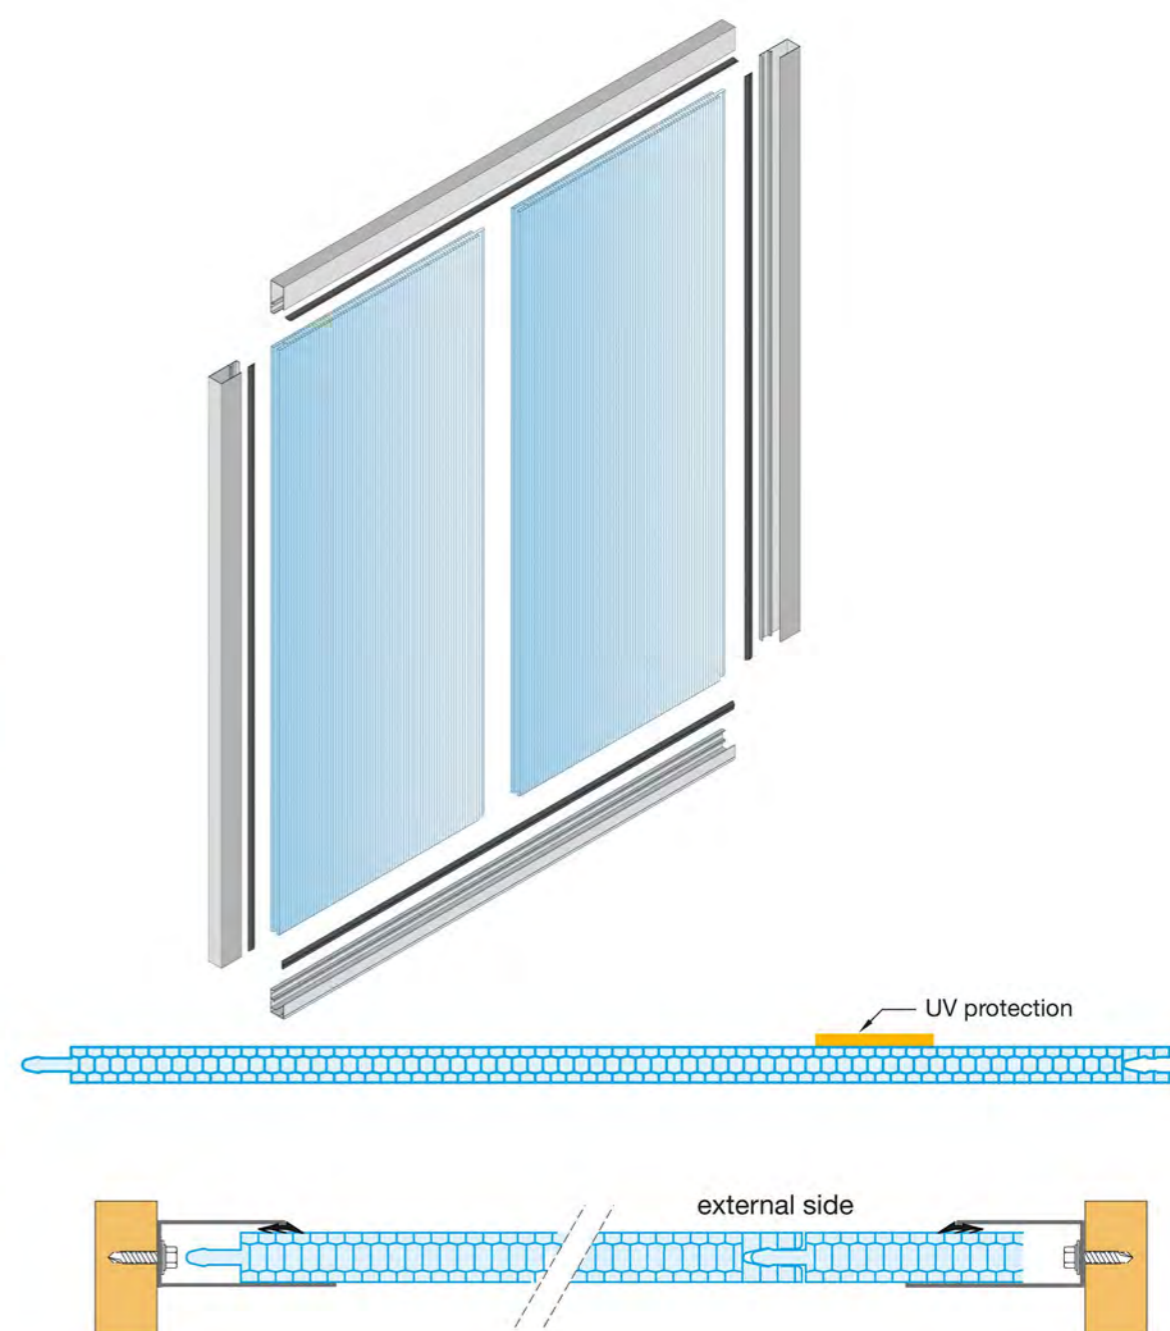

Witteburg
bouwproducten

16 mm Klikpaneel Datablad

TECHNICAL DATA		16/500 honeycomb
Panel modular width		
Panel thickness		16
No. of walls		[4]
Thermal transmission [U-value]		1,99
Light transmission	Transparent satinized (*)	~ 60
	Opaline White (*)	~ 45
		D max. 1300 1200
Thermal expansion		0,065
Temperature range		-40/+120
Fire classification EN 13501-1		B s1 d0