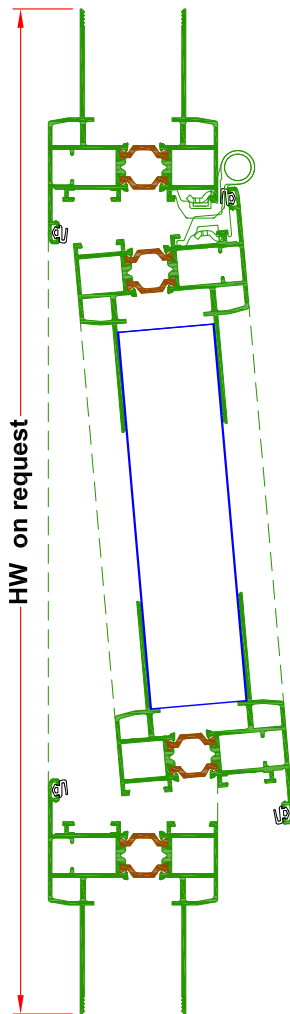

## WALL-NORTHLIGHT with THERMAL CUT profiles

### SECTIONS with 40 - 50 - 60 mm panels

Hooks  
for intermediate purlins

**Modular Glazing System in Multi-Wall-Polycarbonate  
WINDOWS-FRAME with THERMAL CUT profiles**

**SECTIONS with 40 - 50 - 60 mm panels**

**HORIZONTAL SECTION**

**Application  
with top and bottom profiles**

**VERTICAL SECTION**

type opening outside (\*)

(\*) Also available opening inside and smoke heat extraction type

(\*\*) Option: bent sheet (not supplied by Akraplast)