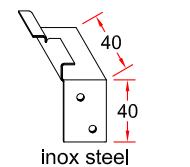

### SECTIONS with 40 - 50 - 60 mm panels

Hooks  
for intermediate purlins

**Modular Glazing System in Multi-Wall-Polycarbonate  
WINDOWS-FRAME with THERMAL CUT profiles**

**SECTIONS with 40 - 50 - 60 mm panels**

**HORIZONTAL SECTION**

**Application  
with top and bottom profiles**

**VERTICAL SECTION**

type opening outside (\*)

(\*) Also available opening inside and smoke heat extraction type

(\*\*) Option: bent sheet (not supplied by Akraplast)