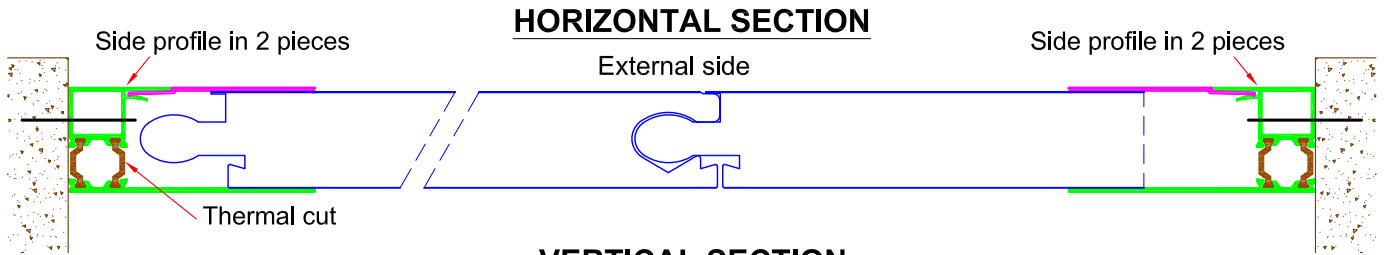

# Modular Glazing System in Multi-Wall-Polycarbonate

## WALL-NORTHLIGHT with THERMAL CUT profiles

### SECTIONS with 40 - 50 - 60 mm panels

Hooks  
for intermediate purlins

**Modular Glazing System in Multi-Wall-Polycarbonate  
WINDOWS-FRAME with THERMAL CUT profiles**

**SECTIONS with 40 - 50 - 60 mm panels**

**HORIZONTAL SECTION**

**Application  
with top and bottom profiles**

**VERTICAL SECTION**

type opening outside (\*)

(\*) Also available opening inside and smoke heat extraction type

(\*\*) Option: bent sheet (not supplied by Akraplast)