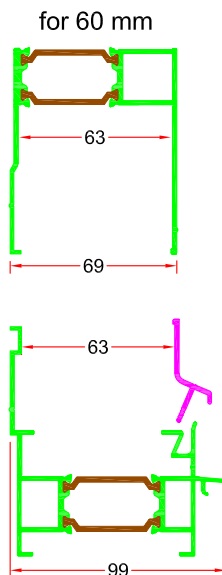

## WALL-NORTHLIGHT with THERMAL CUT profiles

### SECTIONS with 40 - 50 - 60 mm panels

Hooks  
for intermediate purlins

**Modular Glazing System in Multi-Wall-Polycarbonate  
WINDOWS-FRAME with THERMAL CUT profiles**

**SECTIONS with 40 - 50 - 60 mm panels**

**HORIZONTAL SECTION**

**Application  
with top and bottom profiles**

**VERTICAL SECTION**

type opening outside (\*)

(\*) Also available opening inside and smoke heat extraction type

(\*\*) Option: bent sheet (not supplied by Akraplast)