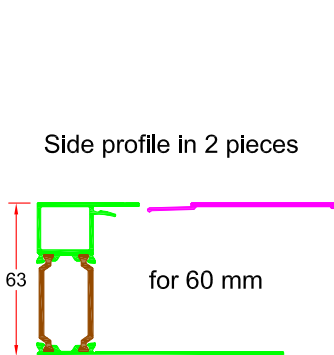

## WALL-NORTHLIGHT with THERMAL CUT profiles

### SECTIONS with 40 - 50 - 60 mm panels

Hooks  
for intermediate purlins

**Modular Glazing System in Multi-Wall-Polycarbonate  
WINDOWS-FRAME with THERMAL CUT profiles**

**SECTIONS with 40 - 50 - 60 mm panels**

**HORIZONTAL SECTION**

**Application  
with top and bottom profiles**

**VERTICAL SECTION**

type opening outside (\*)

(\*) Also available opening inside and smoke heat extraction type

(\*\*) Option: bent sheet (not supplied by Akraplast)