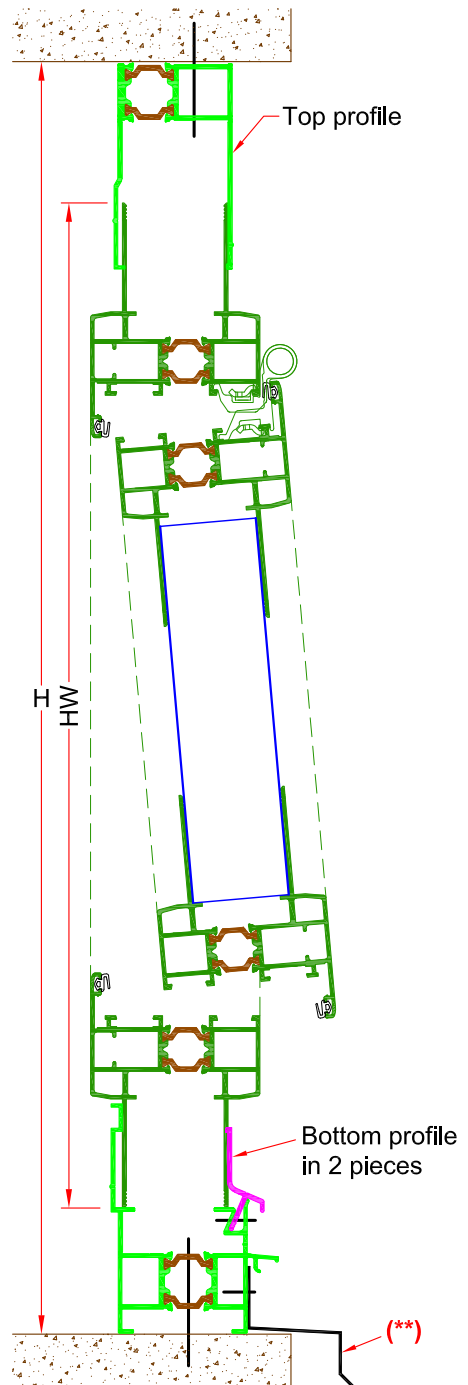

## WALL-NORTHLIGHT with THERMAL CUT profiles

### SECTIONS with 40 - 50 - 60 mm panels

Hooks  
for intermediate purlins

**Modular Glazing System in Multi-Wall-Polycarbonate  
WINDOWS-FRAME with THERMAL CUT profiles**

**SECTIONS with 40 - 50 - 60 mm panels**

**HORIZONTAL SECTION**

**Application  
with top and bottom profiles**

**VERTICAL SECTION**

type opening outside (\*)

(\*) Also available opening inside and smoke heat extraction type

(\*\*) Option: bent sheet (not supplied by Akraplast)