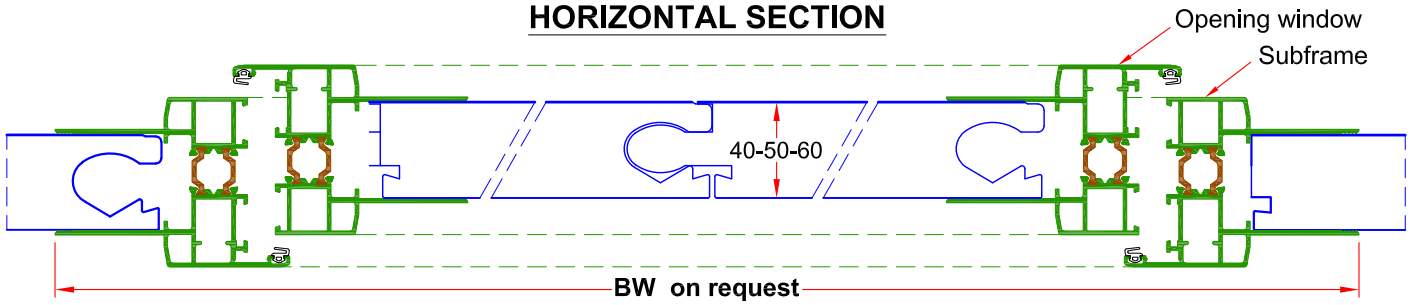

## WALL-NORTHLIGHT with THERMAL CUT profiles

### SECTIONS with 40 - 50 - 60 mm panels

Hooks  
for intermediate purlins

**Modular Glazing System in Multi-Wall-Polycarbonate  
WINDOWS-FRAME with THERMAL CUT profiles**

**SECTIONS with 40 - 50 - 60 mm panels**

**HORIZONTAL SECTION**

**Application  
with top and bottom profiles**

**VERTICAL SECTION**

type opening outside (\*)

(\*) Also available opening inside and smoke heat extraction type

(\*\*) Option: bent sheet (not supplied by Akraplast)