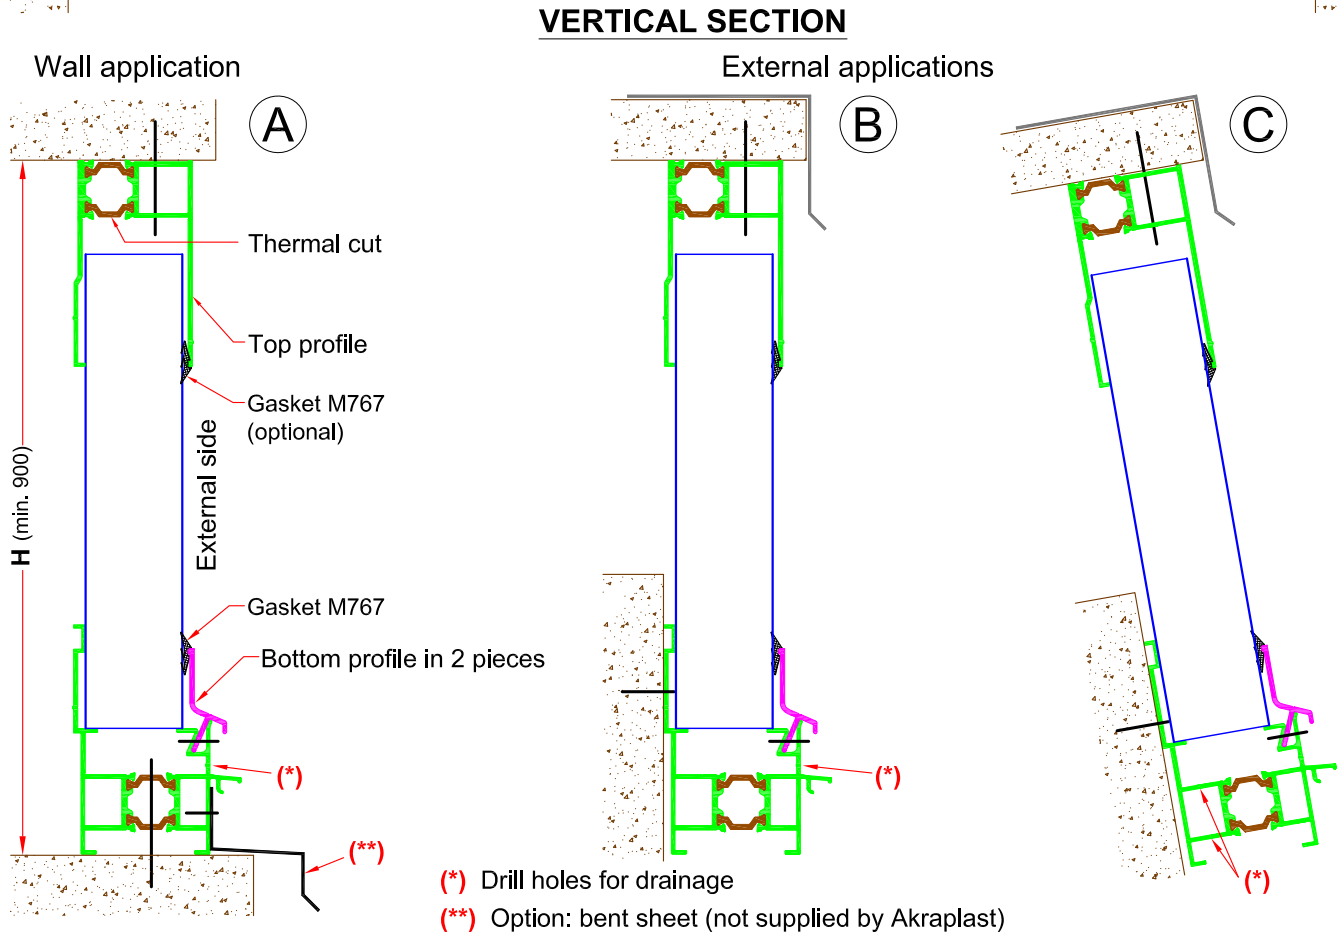

# Modular Glazing System in Multi-Wall-Polycarbonate

## WALL-NORTHLIGHT with THERMAL CUT profiles

### SECTIONS with 40 - 50 - 60 mm panels

Hooks  
for intermediate purlins

**Modular Glazing System in Multi-Wall-Polycarbonate  
WINDOWS-FRAME with THERMAL CUT profiles**

**SECTIONS with 40 - 50 - 60 mm panels**

**HORIZONTAL SECTION**

**Application  
with top and bottom profiles**

**VERTICAL SECTION**

type opening outside (\*)

(\*) Also available opening inside and smoke heat extraction type

(\*\*) Option: bent sheet (not supplied by Akraplast)